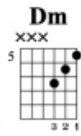

Dernière Danse

www.HGuitare.com

Kyo

Standard tuning

♩ = 87

Refrain

Refrain

Measures 1-2: Dm, F. Includes slurs and a 4x repeat sign.

Interlude

Measures 3-5: Includes slurs and a (8) marking in the tablature.

Couplet

Couplet

Measures 6-7: D5, Bb5, F5, C5. Includes slurs and a 4x repeat sign.

Interlude 2

Measures 8-11: Includes slurs.

Measures 12-16: Includes slurs.