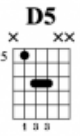

Dernière Danse

www.HGuitare.com

Kyo

Standard tuning

♩ = 87

Refrain

Refrain

Measures 1-2: Dm, F. Includes slurs and a 4x repeat sign.

Interlude

Measures 3-5: Includes slurs and a (8) marking in the tablature.

Couplet

Couplet

Measures 6-7: D5, Bb5, F5, C5. Includes slurs and a 4x repeat sign.

Interlude 2

Measures 8-11: Includes slurs.

Measures 12-16: Includes slurs.