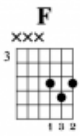

Dernière Danse

www.HGuitare.com

Kyo

Standard tuning

♩ = 87

Refrain

Refrain

Measures 1-2: Dm, F. Includes slurs and a 4x repeat sign.

Interlude

Measures 3-5: Includes slurs and a (8) marking in the tablature.

Couplet

Couplet

Measures 6-7: D5, Bb5, F5, C5. Includes slurs and a 4x repeat sign.

Interlude 2

Measures 8-11: Includes slurs.

Measures 12-16: Includes slurs.