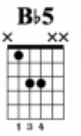

Dernière Danse

www.HGuitare.com

Kyo

Standard tuning

♩ = 87

Refrain

Refrain

Measures 1-2: Dm, F. Includes slurs and a 4x repeat sign.

Interlude

Measures 3-5: Includes slurs and a (8) marking in the tablature.

Couplet

Couplet

Measures 6-7: D5, Bb5, F5, C5. Includes slurs and a 4x repeat sign.

Interlude 2

Measures 8-11: Includes slurs.

Measures 12-16: Includes slurs.