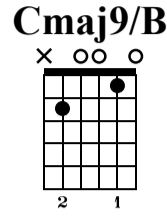

Redemption Song

www.HGuitare.com

Bob Marley

Standard tuning

= 112

Intro

Couplet

Refrain

Em C D G C D

18 19 20 21

TAB

0	0	0	0	0	0	0	0	0	0	0	0	0	0	0	0	0	0	0	0
0	0	0	0	0	0	0	0	0	0	0	0	0	0	0	0	0	0	0	0
2	2	2	2	2	2	2	2	2	2	2	2	2	2	2	2	2	2	2	2
0	0	0	0	0	0	0	0	0	0	0	0	0	0	0	0	0	0	0	0

G C D

22 23

TAB

3	3	3	3	3	3	3	0	0	2	2
3	3	3	3	3	3	3	1	1	3	3
0	0	0	0	0	0	0	0	0	2	2
0	0	0	0	0	0	0	2	2	0	0
3	3	3	3	3	3	3	3	3	0	0