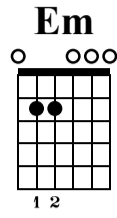

Redemption Song

www.HGuitare.com

Bob Marley

Standard tuning

= 112

Intro

Couplet

Refrain

Em C D G C D

18 19 20 21

TAB

0	0	0	0	0	0	0	0	0	0	0	0	0	0	0	0	0	0	0	0
0	0	0	0	0	0	0	0	0	0	0	0	0	0	0	0	0	0	0	0
2	2	2	2	2	2	2	2	2	2	2	2	2	2	2	2	2	2	2	2
0	0	0	0	0	0	0	0	0	0	0	0	0	0	0	0	0	0	0	0

G C D

22 23

TAB

3	3	3	3	3	3	3	0	0	2	2
3	3	3	3	3	3	3	1	1	3	3
0	0	0	0	0	0	0	0	0	2	2
0	0	0	0	0	0	0	2	2	0	0
3	3	3	3	3	3	3	3	3	0	0