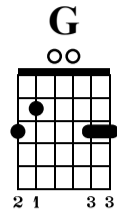

Redemption Song

www.HGuitare.com

Bob Marley

Standard tuning

= 112

Intro

Couplet

Refrain

Em C D G C D

18 19 20 21

TAB

0	0	0	0	0	0	0	0	0	0	0	0	0	0	0	0	0	0	0	0
0	0	0	0	0	0	0	0	0	0	0	0	0	0	0	0	0	0	0	0
2	2	2	2	2	2	2	2	2	2	2	2	2	2	2	2	2	2	2	2
0	0	0	0	0	0	0	0	0	0	0	0	0	0	0	0	0	0	0	0

G C D

22 23

TAB

3	3	3	3	3	3	3	0	0	2	2
3	3	3	3	3	3	3	1	1	3	3
0	0	0	0	0	0	0	0	0	2	2
0	0	0	0	0	0	0	2	2	0	0
3	3	3	3	3	3	3	3	3	0	0