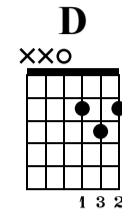

Redemption Song

www.HGuitare.com

Bob Marley

Standard tuning

= 112

Intro

Couplet

Refrain

Em C D G C D

18 19 20 21

TAB

0	0	0	0	0	0	0	0	0	0	0	0	0	0	0	0	0	0	0	0
0	0	0	0	0	0	0	0	0	0	0	0	0	0	0	0	0	0	0	0
2	2	2	2	2	2	2	2	2	2	2	2	2	2	2	2	2	2	2	2
0	0	0	0	0	0	0	0	0	0	0	0	0	0	0	0	0	0	0	0

G C D

22 23

TAB

3	3	3	3	3	3	3	0	0	2	2
3	3	3	3	3	3	3	1	1	3	3
0	0	0	0	0	0	0	0	0	2	2
0	0	0	0	0	0	0	2	2	0	0
3	3	3	3	3	3	3	3	3	0	0