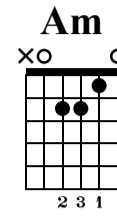

Redemption Song

www.HGuitare.com

Bob Marley

Standard tuning

= 112

Intro

Couplet

Refrain

Em C D G C D

18 19 20 21

TAB

0	0	0	0	0	0	0	0	0	0	0	0	0	0	0	0	0	0	0	0
0	0	0	0	0	0	0	0	0	0	0	0	0	0	0	0	0	0	0	0
2	2	2	2	2	2	2	2	2	2	2	2	2	2	2	2	2	2	2	2
0	0	0	0	0	0	0	0	0	0	0	0	0	0	0	0	0	0	0	0

G C D

22 23

TAB

3	3	3	3	3	3	3	0	0	2	2
3	3	3	3	3	3	3	1	1	3	3
0	0	0	0	0	0	0	0	0	2	2
0	0	0	0	0	0	0	2	2	0	0
3	3	3	3	3	3	3	3	3	0	0