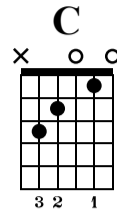

Redemption Song

www.HGuitare.com

Bob Marley

Standard tuning

= 112

Intro

Couplet

Refrain

Em C D G C D

18 19 20 21

TAB

0	0	0	0	0	0	0	0	0	0	0	0	0	0	0	0	0	0	0	0
0	0	0	0	0	0	0	0	0	0	0	0	0	0	0	0	0	0	0	0
2	2	2	2	2	2	2	2	2	2	2	2	2	2	2	2	2	2	2	2
0	0	0	0	0	0	0	0	0	0	0	0	0	0	0	0	0	0	0	0

G C D

22 23

TAB

3	3	3	3	3	3	3	0	0	2	2
3	3	3	3	3	3	3	1	1	3	3
0	0	0	0	0	0	0	0	0	2	2
0	0	0	0	0	0	0	2	2	0	0
3	3	3	3	3	3	3	3	3	0	0