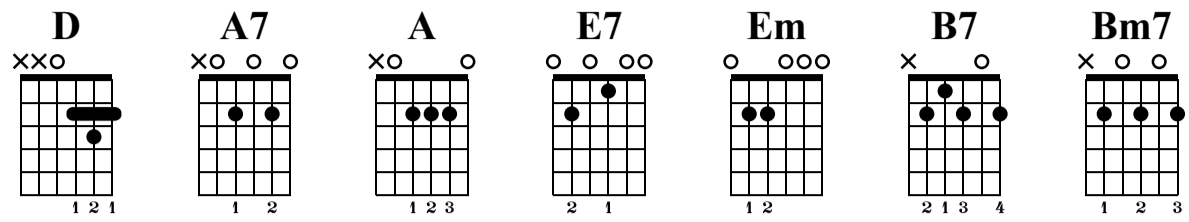

Let It Snow

www.HGuitare.com

Standard tuning

♩ = 100

D A7 D A E7 A

Measures 1-4: D, A7, D, A, E7, A. Treble clef, 4/4 time. Chord diagrams are shown above the notes. Bass clef TAB is provided below.

Em B7 Em A A7 D

Measures 5-8: Em, B7, Em, A, A7, D. Treble clef, 4/4 time. Chord diagrams are shown above the notes. Bass clef TAB is provided below.

Pont A A Bm7 E7 A

Measures 9-12: A, A, Bm7, E7, A. Treble clef, 4/4 time. Chord diagrams are shown above the notes. Bass clef TAB is provided below.

A A Bm7 E7 A A7

Measures 13-16: A, A, Bm7, E7, A, A7. Treble clef, 4/4 time. Chord diagrams are shown above the notes. Bass clef TAB is provided below.