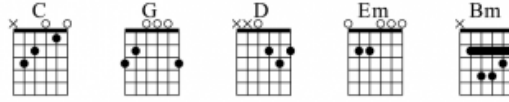

Let Her Go

www.HGuitare.com

Passenger

♩ = 120

Refrain

Chords: C, G, D, Em

mf

0 0 0 0 3 3 3 3 2 2 2 2 0 0 0 0
 1 1 1 1 0 0 0 0 3 3 3 3 0 0 0 0
 2 2 2 2 0 0 0 0 2 2 2 2 2 2 2 2
 3 3 3 3 3 3 3 3 0 0 0 0 0 0 0 0

Chords: C, G, D, D

0 0 0 0 3 3 3 3 2 2 2 2 2 2 2 2 2 2 2 2 2
 1 1 1 1 0 0 0 0 0 0 0 0 0 0 0 0 0 0 0 0
 2 2 2 2 2 2 2 2 0 0 0 0 0 0 0 0 0 0 0 0
 3 3 3 3 3 3 3 3 2 2 2 2 2 2 2 2 2 2 2 2

Strophe

Chords: Em, C, D, Bm

0 0 0 0 0 0 0 0 2 2 2 2 2 2 2 2 2 2 2 2
 0 0 0 0 1 1 1 1 3 3 3 3 4 4 4 4 4 4 4 4
 2 2 2 2 2 2 2 2 0 0 0 0 0 0 0 0 0 0 0 0
 0 0 0 0 3 3 3 3 0 0 0 0 2 2 2 2 2 2 2 2

Chords: Em, C, D

0 0 0 0 0 0 0 0 2 2 2 2 2 2 2 2 2 2 2 2
 0 0 0 0 1 1 1 1 3 3 3 3 3 3 3 3 3 3 3 3
 2 2 2 2 2 2 2 2 0 0 0 0 0 0 0 0 0 0 0 0
 0 0 0 0 3 3 3 3 0 0 0 0 0 0 0 0 0 0 0 0

TAB

LET HER GO

Well you only need the light when it's burning low
Only miss the sun when it starts to snow
Only know you love her when you let her go
Only know you've been high when you're feeling low
Only hate the road when you're missing home
Only know you love her when you let her go
And you let her go
Staring at the bottom of your glass
Hoping one day you'll make a dream last
But dreams come slow and they go so fast
You see her when you close your eyes
Maybe one day you'll understand why
Everything you touch surely dies
Cause you only need the light when it's burning low
Only miss the sun when it starts to snow
Only know you love her when you let her go
Only know you've been high when you're feeling low
Only hate the road when you're missing home
Only know you love her when you let her go
And you let her go