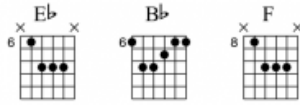

Johnny Be Goode

www.HGuitare.com

Chuck BERRY

♩ = 120

1 Intro

f

T
A
B

3

T
A
B

5 Eb

full full full full full

T
A
B

8 Bb F

full full full full full full

T
A
B

11 E_b B_b