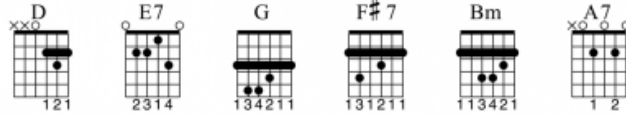

Les copains d'abord

www.HGuitare.com

Georges Brassens

♩ = 150

Musical notation for measures 1-5. Treble clef, 4/4 time. Chord: D. Dynamics: *f*. TAB: 0 2 0 2 0 2 0 2 0 2 0 2 0 2 0 2

Musical notation for measures 6-9. Treble clef, 4/4 time. Chord: E7. TAB: 0 2 0 2 0 2 0 2 0 2 0 2 0 2 0 2

Musical notation for measures 10-13. Treble clef, 4/4 time. Chords: G, F#7. TAB: 3 4 5 3 4 5 3 4 5 2 3 4 2 2 4 2

Musical notation for measures 14-17. Treble clef, 4/4 time. Chords: Bm, E7, A7, D. TAB: 2 4 2 0 2 0 2 3 3 3 2 3 3 2 2